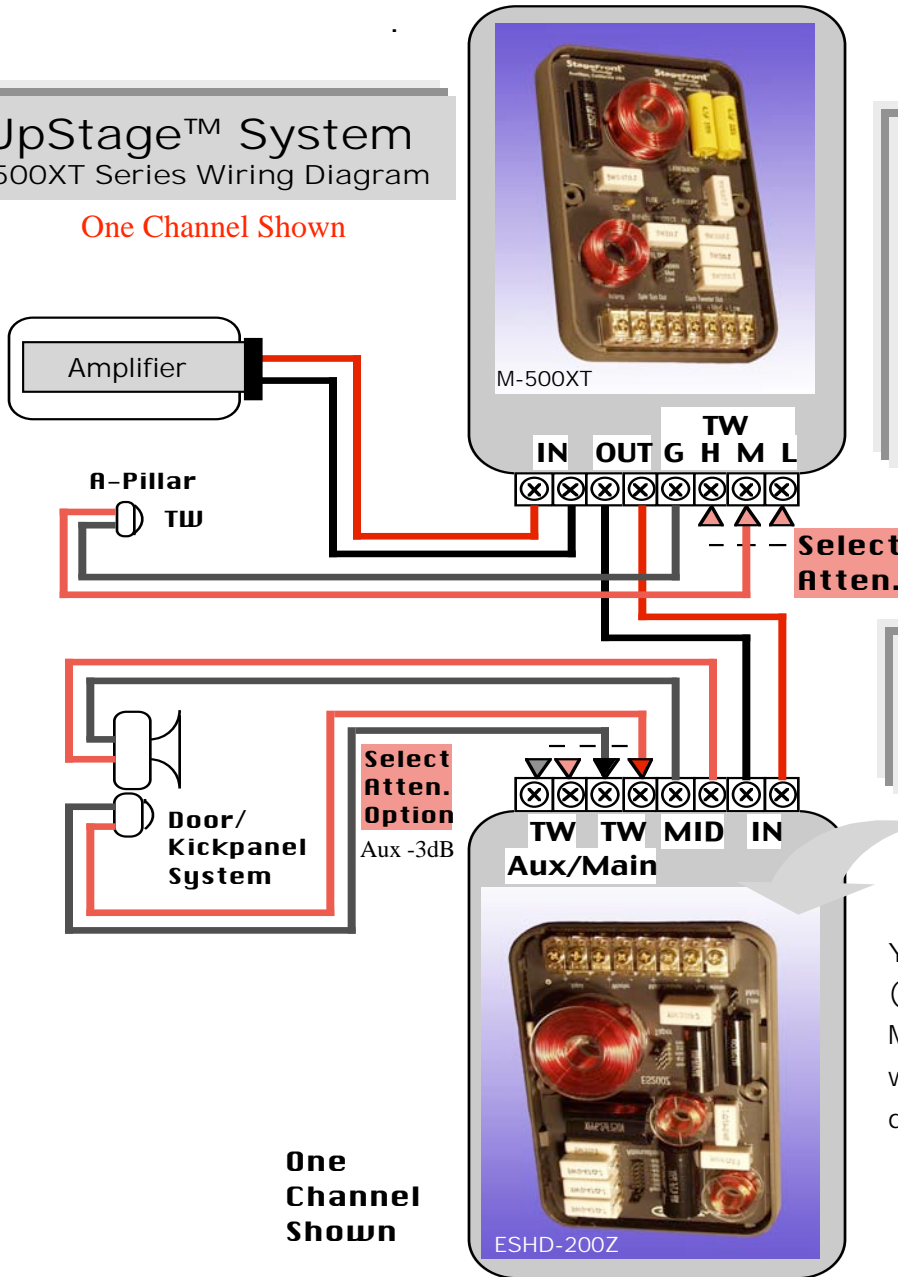

M519XT

UpStage™ System Tweeter A-pillar mount

Mount the super tweeters on the Dash or A-pillars "up against" the glass, firing "across" toward the center of the windshield.

This mounting position of the super tweeter present a nice center UpStage image.

StageFront™ Technology

UpStage™ System 500XT Series Wiring Diagram

One Channel Shown

After connecting the wire from the amp, and from your M500XT module out to your main door speaker cover, see back page for tuning and trim setting advise for the M500XT filter module.