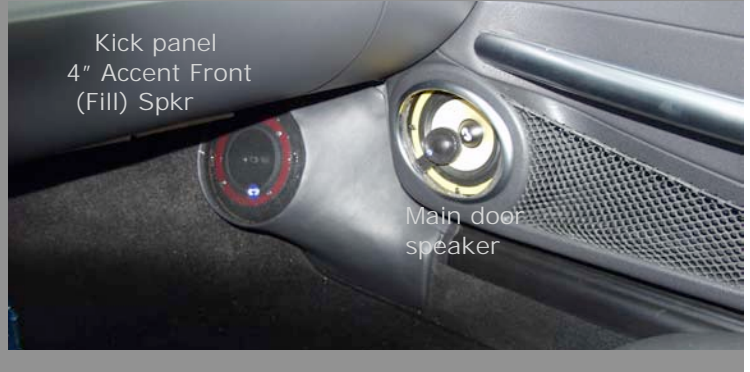

UpStage System

Chrysler Crossfire
UpStage System

A-Pillar
UpStage System
Super Tweeter

Kick panel
4" Accent Front
(Fill) Spkr

Main door
speaker

4" Rear
"Fill" Spkr

10" DVC
Audiophile
subwoofer

HEX-5000